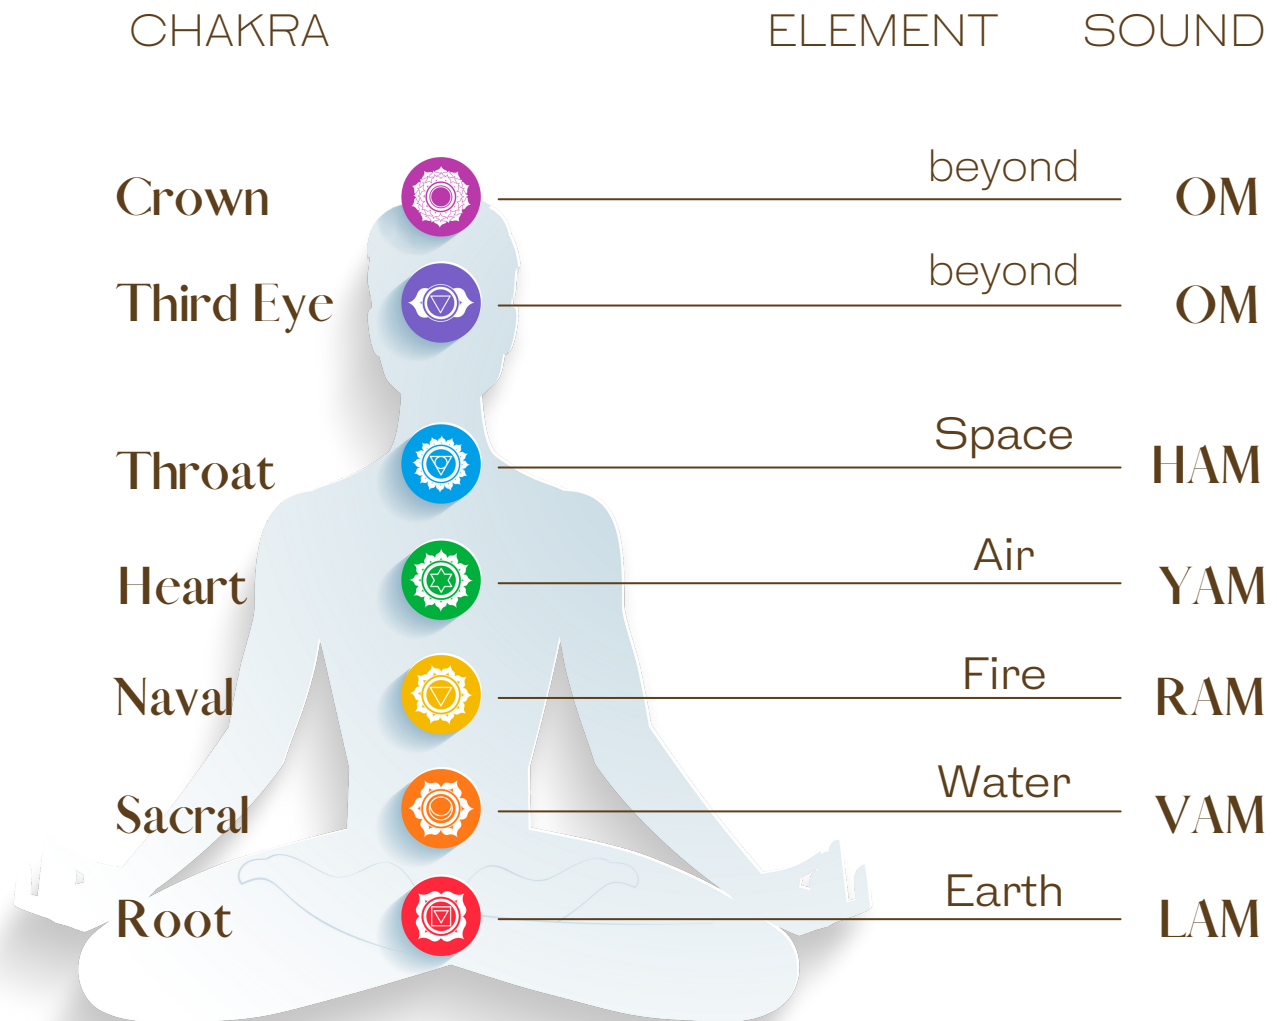

Bija Mantras

CHAKRAS & FIVE ELEMENTS OF NATURE

A bija mantra is a one-syllable sound. The Sanskrit phrase bija mantra means “seed mantra” and is comprised of three words—bija meaning seed, man meaning the mind or to think, and tra meaning an instrument.

Chakra (in Sanskrit) means wheel and refers to the subtle energy center located in the subtle body.